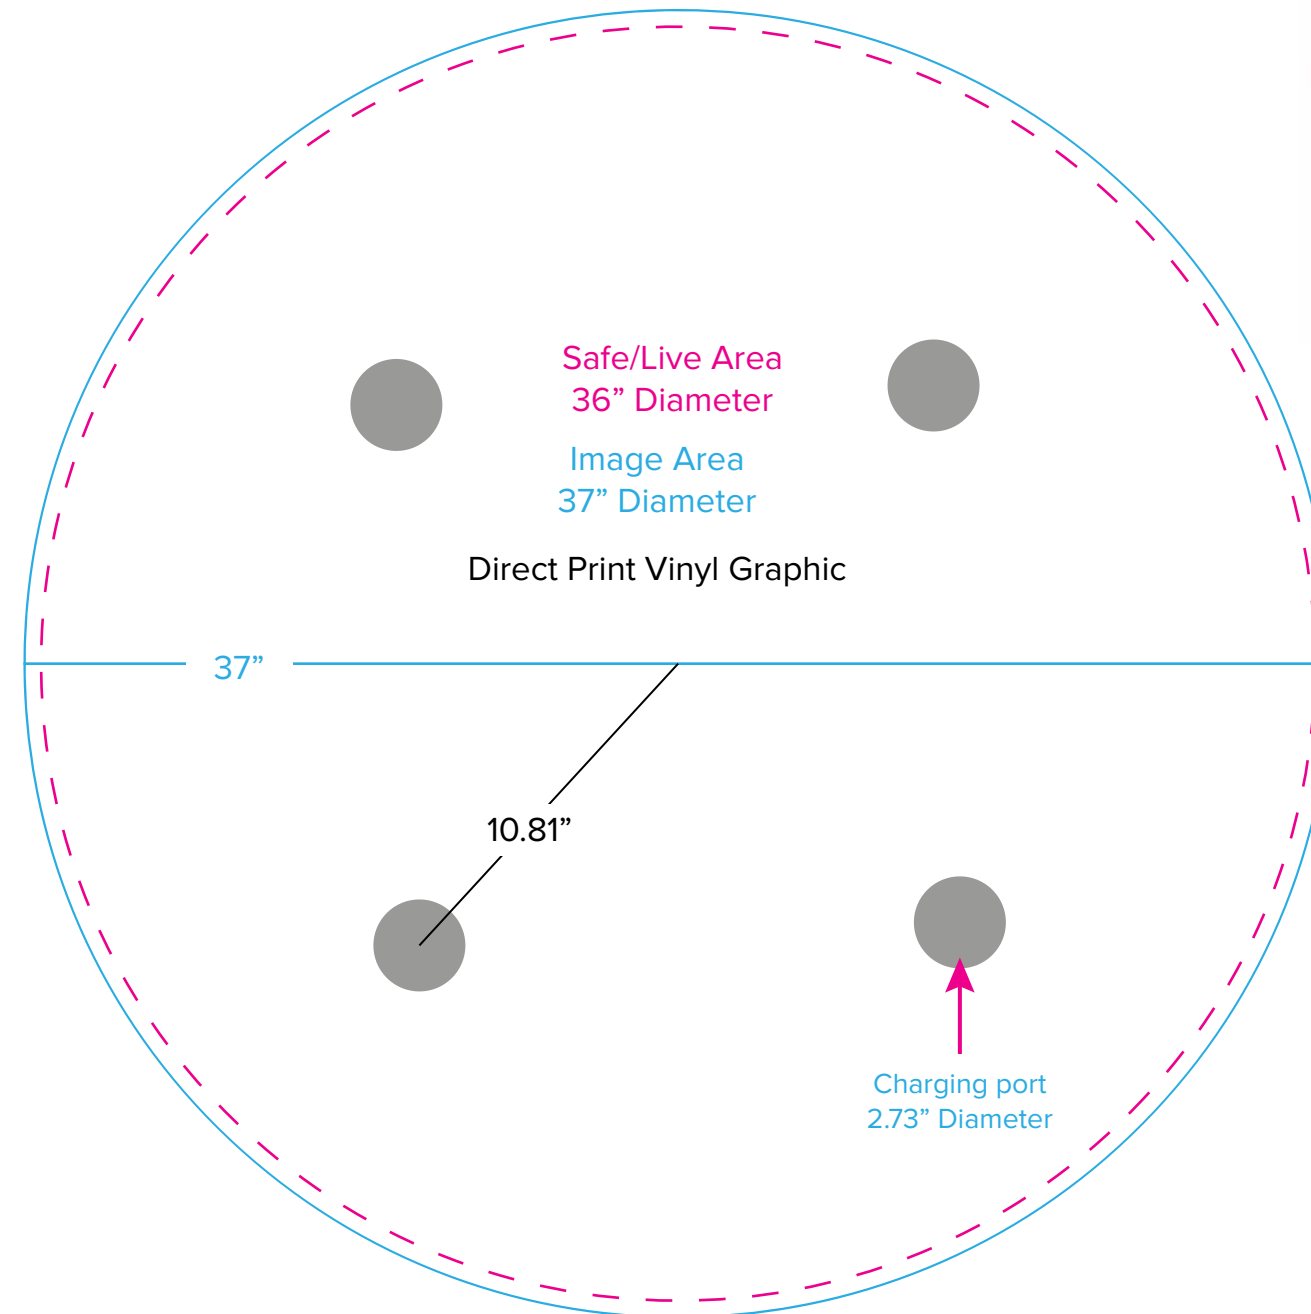

Graphic Template
Wireless Charging Coffee/Bistro Table
Direct Print Vinyl Graphic

NOTE: All Raster Art (jpg, tiff,psd, png, etc.) must be at least 100 dpi at print size.
Standard kits are often customized. Please check with Customer Service to ensure that this template matches your specific job.